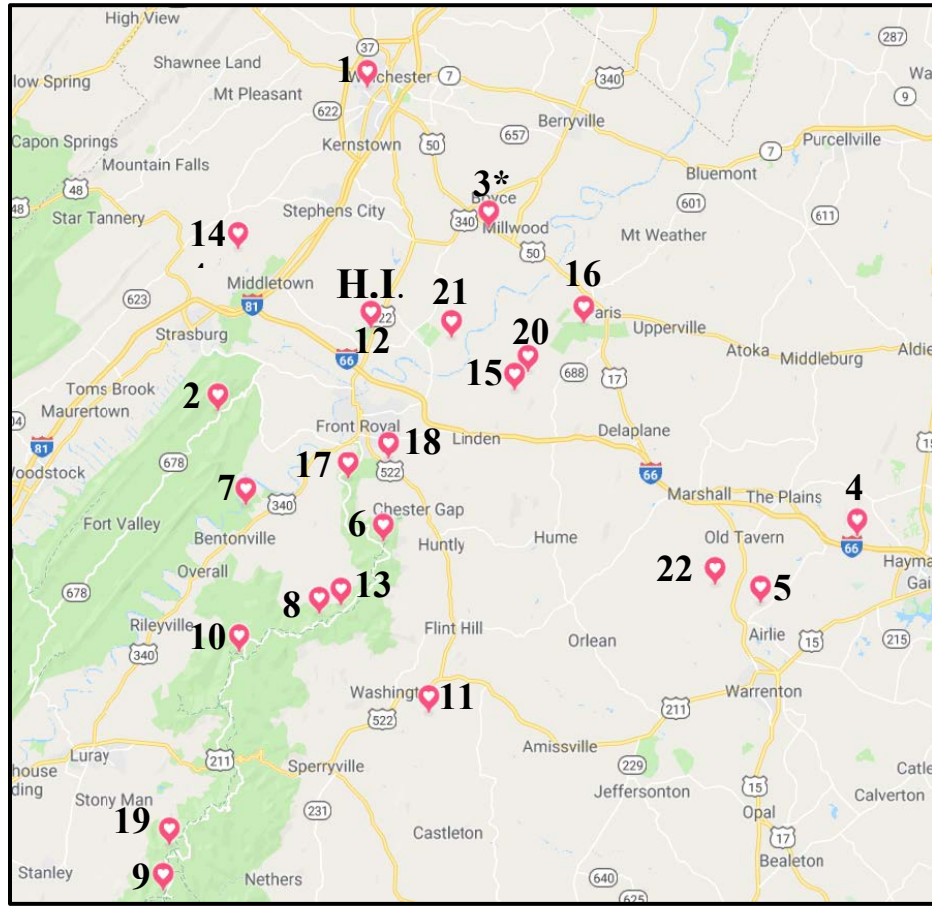

## DISTANCES FROM HOLIDAY INN (H.I.) FRONT ROYAL

**DISTANCES FROM HOLIDAY INN FRONT ROYAL**

	Location	Miles	Approx. Minutes
1	Abrams Creek Wetlands Preserve	15	30
2	Bear Wallow in GW National Forest	12	22
3	Blandy State Arboretum*	12	18
4	Bull Run Mountains	35	38
5	Clifton Institute	33	34
6	Compton Peak Parking Area	17	35
7	Forest Mushrooms at Shen.River State Park	15	29
8	Gravel Springs Gap	24	47
9	Hawksbill Gap Parking	50	80
10	Jeremy's Run (meets at Elkwallow Picnic Area)	30	57
11	Jones Nature Preserve	24	50
12	Mushroom Kingdom (H.I. = Holiday Inn)	0	0
13	North Marshall Peak	22	45
14	Ogden's Cave	11	20
15	The Seep at Thompson WMA	14	23
16	Sky Meadows Outdoor Learning Lab	21	24
17	Skyline Dr. Car Safari (meets at Dickey Ridge)	11	24
18	Smithsonian Conservation Biology Institute	8	20
19	Stony Man/Passamaquoddy	47	74
20	Trees at Thompson WMA Trillium Trail	15	25
21	Virginia Working Landscapes at Oxbow Farm	8	16
22	Wildcat Mountain Natural Area	32	40